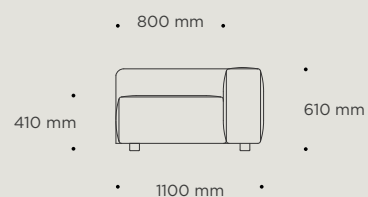

WENDELBO

PONTONE

DESIGN BY

365° NORTH

TECHNICAL SPECIFICATIONS

STRUCTURE INTERIOR

Frame made of solid wood and MDF with nozag spring system.

SEAT CUSHION