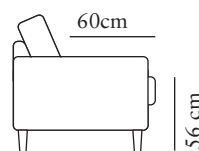

DALLAS

burhéns

Art. Code: 0037

www.burbens.com

LINO 11231-54 COGNAC

FRAME

All structural parts of the frame are made of solidwood.

SEAT CUSHION

The core consists of 35 kg (N120) highly elastic shape cut cold foam covered with a mix of siliconized fiber and feather.

The cushion is reversible (not apply to leather).

BACK CUSHION

The core consists of 30 kg (N40) highly elastic shape cut cold foam covered with a mix of siliconized fiber and feather.

The cushion is reversible (not apply to leather).

UPHOLSTERY

The style is fixed and loose cover and available with fabric and leather (not leather).

The covers / cushion covers, in fabric, can be removed and washed according to washing instructions (not leather).

LEGS

COLOURS