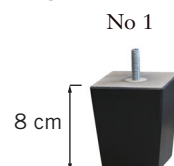

DALLAS

burhéns

Art. Code: 0037

www.burbens.com

LINO 11231-54 COGNAC

FRAME

All structural parts of the frame are made of solidwood.

SEAT CUSHION

The core consists of 35 kg (N120) highly elastic shape cut cold foam covered with a mix of siliconized fiber and feather.

The cushion is reversible (not apply to leather).

BACK CUSHION

The core consists of 30 kg (N40) highly elastic shape cut cold foam covered with a mix of siliconized fiber and feather.

The cushion is reversible (not apply to leather).

UPHOLSTERY

The style is fixed and loose cover and available with fabric and leather (not leather).

The covers / cushion covers, in fabric, can be removed and washed according to washing instructions (not leather).

LEGS

COLOURS