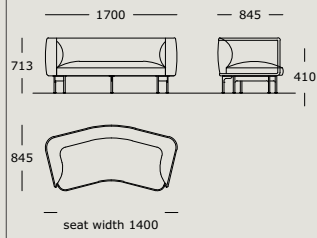

SEAT

High resilient, variable density, polyurethane foam, with dacron padding.

BACK

High resilient, variable density, polyurethane foam, with dacron padding.

COVER

Fixed.

LEGS

Black powder coated steel. Lilin is available in 2 leg heights (220 mm & 250 mm). 220 mm is standard.

# LILIN

2.5 seater, curved  
Short leg

2 seater, curved  
Short leg

3 seater, straight  
Short leg

2 seater, straight  
Short leg