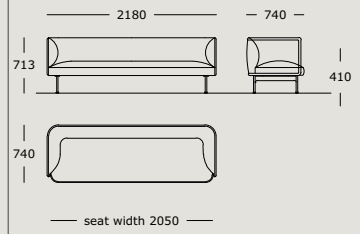

SEAT

High resilient, variable density, polyurethane foam, with dacron padding.

BACK

High resilient, variable density, polyurethane foam, with dacron padding.

COVER

Fixed.

LEGS

Black powder coated steel. Lilin is available in 2 leg heights (220 mm & 250 mm). 220 mm is standard.

# LILIN

2.5 seater, curved  
Short leg

2 seater, curved  
Short leg

3 seater, straight  
Short leg

2 seater, straight  
Short leg