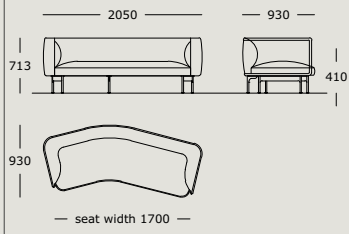

LILIN

2.5 seater, curved
Short leg