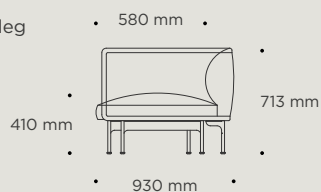

## TECHNICAL SPECIFICATIONS

Short leg

High leg

STRUCTURE INTERIOR

Frame made of FSC certified solid wood and MDF, with nozag spring system.

STRUCTURE PADDING

High resilient, variable density, polyurethane foam, with dacron padding.

SEAT

High resilient, variable density, polyurethane foam, with dacron padding.

BACK

High resilient, variable density, polyurethane foam, with dacron padding.

COVER

Fixed.

LEGS

Black powder coated steel. Lilin is available in 2 leg heights (220 mm & 250 mm). 220 mm is standard.

# LILIN

2.5 seater, curved  
Short leg

2 seater, curved  
Short leg

3 seater, straight  
Short leg

2 seater, straight  
Short leg