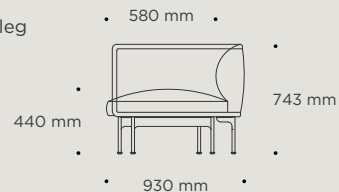

## TECHNICAL SPECIFICATIONS

Short leg

High leg

STRUCTURE INTERIOR

Frame made of FSC certified solid wood and MDF, with nozag spring system.

STRUCTURE PADDING

High resilient, variable density, polyurethane foam, with dacron padding.

SEAT

High resilient, variable density, polyurethane foam, with dacron padding.

BACK

High resilient, variable density, polyurethane foam, with dacron padding.

COVER

Fixed.

LEGS

Black powder coated steel. Lilin is available in 2 leg heights (220 mm & 250 mm). 220 mm is standard.

# LILIN

2.5 seater, curved  
Short leg

2 seater, curved  
Short leg

3 seater, straight  
Short leg

2 seater, straight  
Short leg