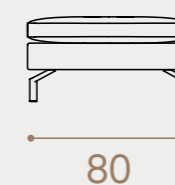

Fam

Fam

Hjelle

Fam

Fam

Fam

Fam

Fam

1 seater • Arm 14

2 seater

Ottoman

Armrests

With chaise lounge

Corner