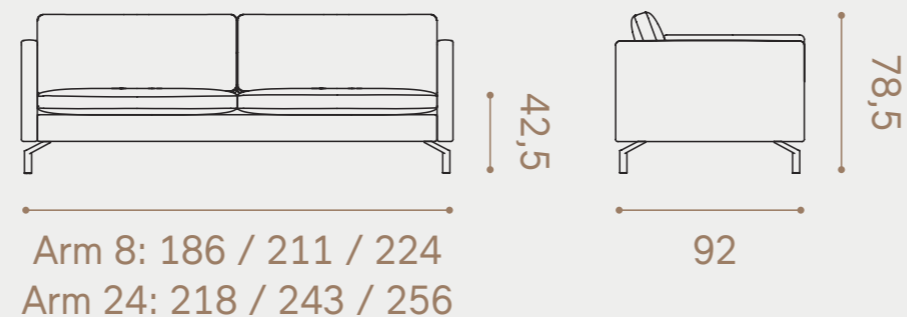

1 seater • Arm 14

2 seater

Ottoman

Armrests

With chaise lounge

Corner