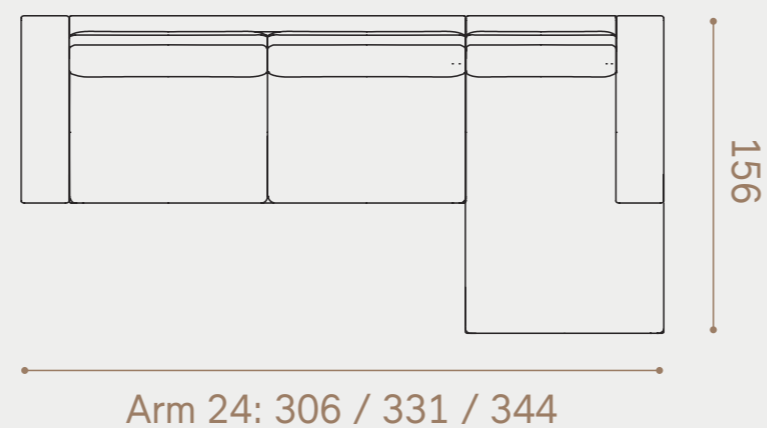

1 seater • Arm 14

2 seater

Ottoman

Armrests

With chaise lounge

Corner