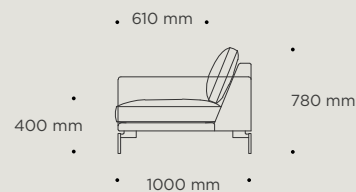

WENDELBO

EDGE V.2

DESIGN BY

LARS WENDELBO

Edge is available in two depths 90 cm & 100 cm

TECHNICAL SPECIFICATIONS

STRUCTURE INTERIOR

Frame made of solid wood and MDF with nozag spring system.