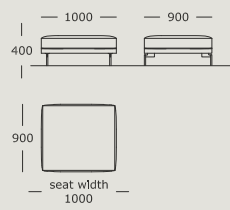

WENDELBO

EDGE V.2

DESIGN BY

LARS WENDELBO

Edge is available in two depths 90 cm & 100 cm

TECHNICAL SPECIFICATIONS

STRUCTURE INTERIOR

Frame made of solid wood and MDF with nozag spring system.

Module 20
2.5 seater, large, right arm

Module 21
3 seater

Module 22
3 seater, center

Module 23
3 seater, left arm

Module 24
3 seater, right arm

Module 25
3 seater

Module 26
3 seater, center

Module 27
3 seater, left arm

Module 28
3 seater, right arm

Module 29
Chaise long, left arm

Module 30
Chaise long, right arm

EDGE V. 2

Module 31
End terminal, medium - right

Module 32
End terminal, medium - left

Module 33
End terminal, large - right

Module 34
End terminal, large - left

Module 35
Chair

Module 36
Corner

Module 37
Stool, large

Module 38
Stool, medium