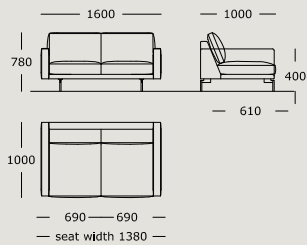

WENDELBO

EDGE V.1

DESIGN BY

LARS WENDELBO

Edge is available in two depths 90 cm & 100 cm

TECHNICAL SPECIFICATIONS

STRUCTURE INTERIOR

Frame made of solid wood and MDF with nozag spring system.

EDGE V.1

Module 1
2 seater, small

Module 2
2 seater, small, center

Module 3
2 seater, small, left arm

Module 4
2 seater, small, right arm

Module 5
2 seater, large

Module 6
2 seater, large, center

Module 7
2 seater, large, left arm

Module 8
2 seater, large, right arm

Module 9
2.5 seater, medium

Module 10
2.5 seater, medlum, center

Module 11
2.5 seater, medium, left arm

Module 12
2.5 seater, medlum, right arm

Module 13
2.5 seater, large

Module 28
3 seater, right arm

Module 29
Chaise long, left arm

Module 30
Chaise long, right arm

EDGE V. 1

Module 31
End terminal, medium - right

Module 32
End terminal, medium - left

Module 33
End terminal, large - right