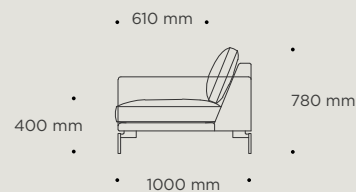

WENDELBO

EDGE V.1

DESIGN BY

LARS WENDELBO

Edge is available in two depths 90 cm & 100 cm

TECHNICAL SPECIFICATIONS

STRUCTURE INTERIOR

Frame made of solid wood and MDF with nozag spring system.