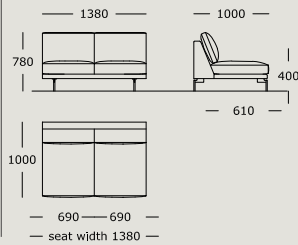

WENDELBO

EDGE V.1

DESIGN BY

LARS WENDELBO

Edge is available in two depths 90 cm & 100 cm

TECHNICAL SPECIFICATIONS

STRUCTURE INTERIOR

Frame made of solid wood and MDF with nozag spring system.

EDGE V.1

Module 1
2 seater, small

Module 2
2 seater, small, center

Module 3
2 seater, small, left arm

Module 4
2 seater, small, right arm

Module 5
2 seater, large

Module 6
2 seater, large, center

Module 7
2 seater, large, left arm

Module 8
2 seater, large, right arm

Module 9
2.5 seater, medium

Module 10
2.5 seater, medlum, center

Module 11
2.5 seater, medium, left arm

Module 12
2.5 seater, medlum, right arm

Module 13
2.5 seater, large

Module 28
3 seater, right arm

Module 29
Chaise long, left arm

Module 30
Chaise long, right arm

EDGE V. 1

Module 31
End terminal, medium - right

Module 32
End terminal, medium - left

Module 33
End terminal, large - right