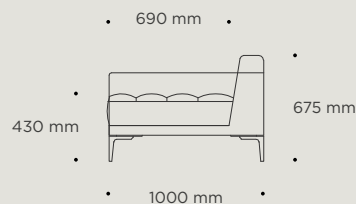

WENDELBO

CAMPO

DESIGN BY

WENDELBO

TECHNICAL SPECIFICATIONS

STRUCTURE INTERIOR

Frame made of solid wood, steel and MDF with nozag spring system.

STRUCTURE PADDING