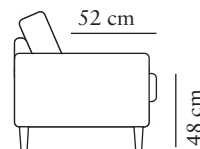

BAD BOY

UPHOLSTERY: MEDA 11057-33 DUSTY PINK

FRAME

All structural parts of the frame are made of solidwood.

SEAT CUSHION

The core consists of 50 kg (N120) highly elastic shape cut cold foam with a siliconized fiber and feather top.

The cushion is reversible (not apply to leather).

BACK CUSHION

The inner cover is filled with a mix of siliconized fiber and feather.

The cushion is reversible (not apply to leather).

UPHOLSTERY

The style is fixed cover and available with fabric and leather.

The cushion cover, in fabric, can be removed and washed according to washing and care instructions.

LEGS

COLOURS