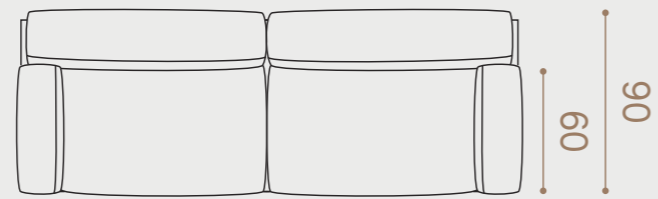

Ted

Design Hallgeir Homstvedt

TED has cushion covers that are removable for easier cleaning.

2,5 seater