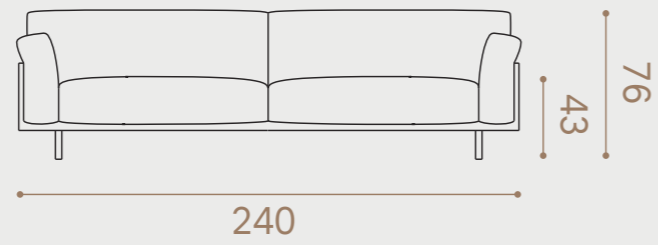

Ted

Design Hallgeir Homstvedt

TED has cushion covers that are removable for easier cleaning.

2,5 seater