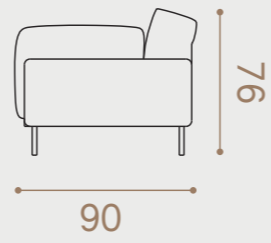

Ted

Design Hallgeir Homstvedt

TED has cushion covers that are removable for easier cleaning.

2,5 seater