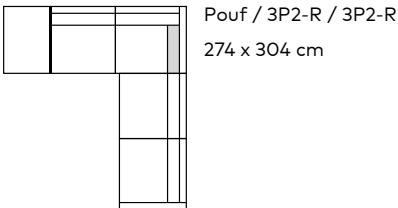

Examples of sofa combinations:

In compositions with corner sofas please add a Back cushion, Corner