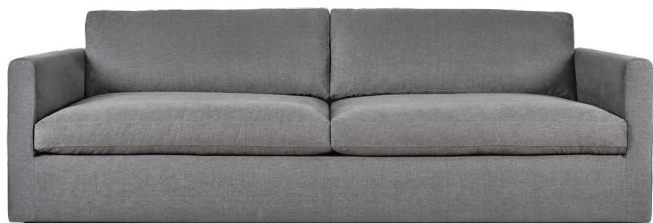

Boheme

Boheme

Height: 80 cm · Depth: 100 cm · Seat height: 42 cm · Seat depth: 74 cm

1,5P
114 cm

1,5P-M
98 cm

1,5P-L
106 cm

1,5P-R
106 cm

3P2
212 cm

3P2-M
195 cm

3P2-L
204 cm

3P2-R
204 cm

3,5P2
232 cm

3,5P2-M
215 cm

3,5P2-L
224 cm

3,5P2-R
224 cm

Pouf
100 x 70 cm

Examples of sofa combinations:

In compositions with corner sofas please add a Back cushion, Corner 

Boheme