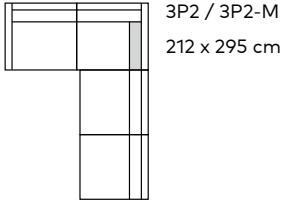

Examples of sofa combinations:

In compositions with corner sofas please add a Back cushion, Corner