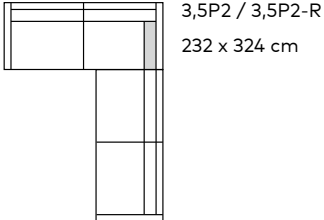

Examples of sofa combinations:

In compositions with corner sofas please add a Back cushion, Corner