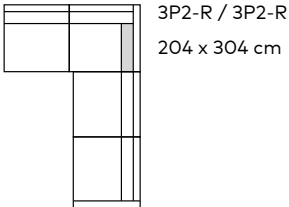

Examples of sofa combinations:

In compositions with corner sofas please add a Back cushion, Corner