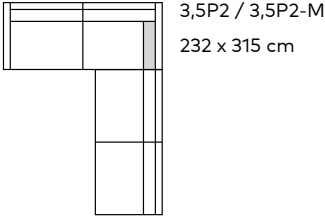

Examples of sofa combinations:

In compositions with corner sofas please add a Back cushion, Corner