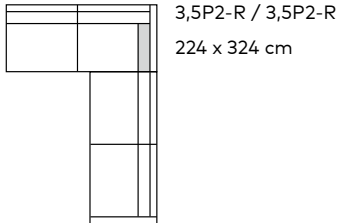

Examples of sofa combinations:

In compositions with corner sofas please add a Back cushion, Corner