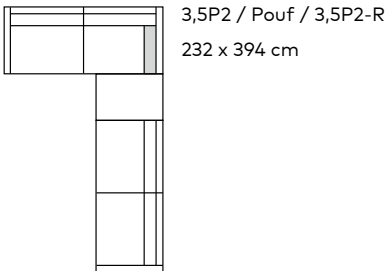

Examples of sofa combinations:

In compositions with corner sofas please add a Back cushion, Corner