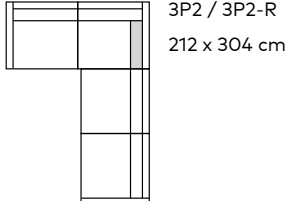

Examples of sofa combinations:

In compositions with corner sofas please add a Back cushion, Corner