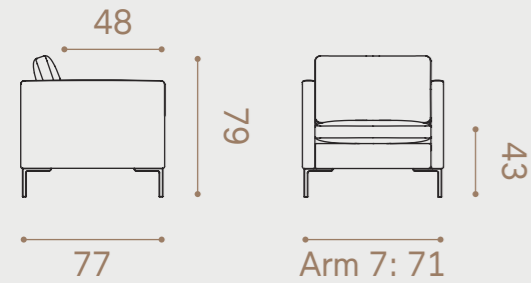

Arena

ARENA is available in 1, 2 and 3 seater in various lengths, with corner solutions and chaise lounges. Arena is available with armrests in width 7 cm, 14 cm or 24 cm. The cushion covers are removable for easier cleaning.

1 seater • Small