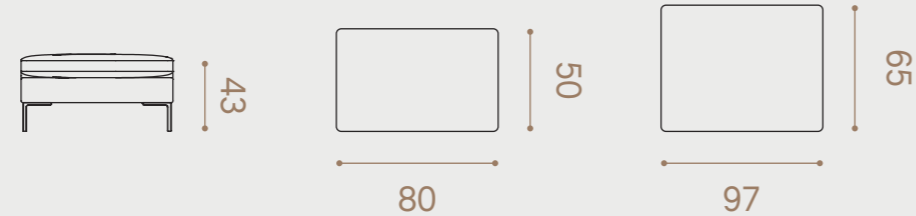

Arena

ARENA is available in 1, 2 and 3 seater in various lengths, with corner solutions and chaise lounges. Arena is available with armrests in width 7 cm, 14 cm or 24 cm. The cushion covers are removable for easier cleaning.

1 seater • Small

Armrests

1 seater • Large

Ottomans

2 seater

3 seater

With chaise lounge

Arm 7: 206 / 222 / 232 / 262 / 287 / 300
Arm 14: 213 / 229 / 239 / 269 / 294 / 307
Arm 24: 223 / 239 / 249 / 279 / 304 / 317

Arm 7: 206 / 222 / 232 / 262 / 287 / 300
Arm 14: 213 / 229 / 239 / 269 / 294 / 307
Arm 24: 223 / 239 / 249 / 279 / 304 / 317

Corner

Arm 7: 190 / 206 / 222 / 232 / 262 / 287 / 300
Arm 14: 297 / 213 / 229 / 239 / 269 / 294 / 307
Arm 24: 207 / 223 / 239 / 249 / 279 / 304 / 317

Arm 7: 190 / 206 / 222 / 232 / 262 / 287 / 300
Arm 14: 297 / 213 / 229 / 239 / 269 / 294 / 307
Arm 24: 207 / 223 / 239 / 249 / 279 / 304 / 317