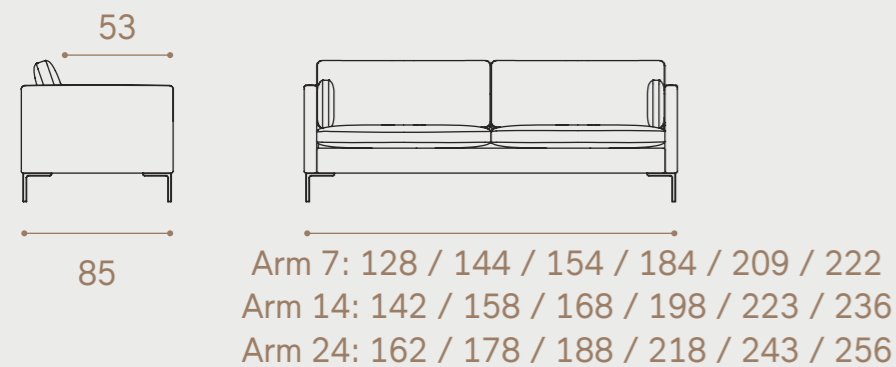

Arena

ARENA is available in 1, 2 and 3 seater in various lengths, with corner solutions and chaise lounges. Arena is available with armrests in width 7 cm, 14 cm or 24 cm. The cushion covers are removable for easier cleaning.

1 seater • Small

Armrests

1 seater • Large

Ottomans

2 seater

3 seater

With chaise lounge

Arm 7: 206 / 222 / 232 / 262 / 287 / 300
Arm 14: 213 / 229 / 239 / 269 / 294 / 307
Arm 24: 223 / 239 / 249 / 279 / 304 / 317

Arm 7: 206 / 222 / 232 / 262 / 287 / 300
Arm 14: 213 / 229 / 239 / 269 / 294 / 307
Arm 24: 223 / 239 / 249 / 279 / 304 / 317

Corner

Arm 7: 190 / 206 / 222 / 232 / 262 / 287 / 300
Arm 14: 297 / 213 / 229 / 239 / 269 / 294 / 307
Arm 24: 207 / 223 / 239 / 249 / 279 / 304 / 317

Arm 7: 190 / 206 / 222 / 232 / 262 / 287 / 300
Arm 14: 297 / 213 / 229 / 239 / 269 / 294 / 307
Arm 24: 207 / 223 / 239 / 249 / 279 / 304 / 317