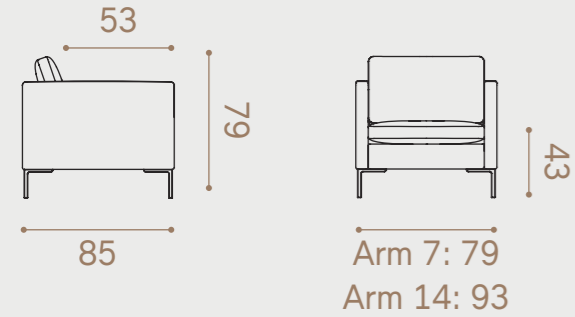

1 seater • Large